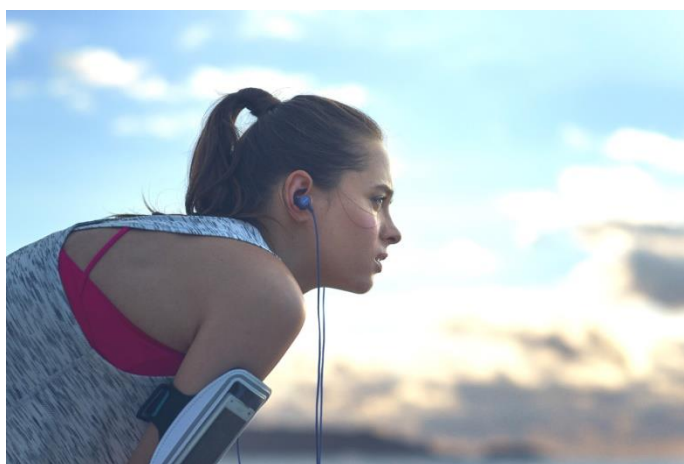

design, the XB510AS can be worn while running in rain or sitting around the pool. They are also highly sweat resistant, so users can exercise without compromising comfort.

MDR-XB510AS

The XB510AS headphones come with 4 sizes of earbuds and arc supporters for stable fitting, as well as a clip, cord adjuster, and mesh carrying pouch to further enhance your workout, before, during, and after.

The MDR-XB950N1, MDR-XB950B1, MDR-XB550AP, and MDR-XB510AS EXTRA BASS™ series headphones from Sony will be available from March 2017 onwards.

Models	MDR-XB950N1	MDR-XB950B1	MDR-XB550AP	MDR-XB510AS
Colour Options	Black and Green	Black, Blue and Red	Black, Blue, Red, Green and White	Black, Blue, Red and Green
Prices (Sony Store)	$1,890	$1,390	$450	$390

For customer enquiries, please contact Sony hotline service at (852) 2345-2966.

About Hong Kong Marketing Company

Hong Kong Marketing Company (HKMC), a division of Sony Corporation of Hong Kong Limited, provides sales, marketing and after sales services for Sony's consumer electronics products as well as broadcast and professional products in Hong Kong and Macau. For more information on Sony's products and services, please visit our website at <http://www.sony.com.hk>.

###

IPX7 (Degree of protection against exposure of water): The unit will maintain its operability even after immersion in water of one meter in depth for 30 minutes.